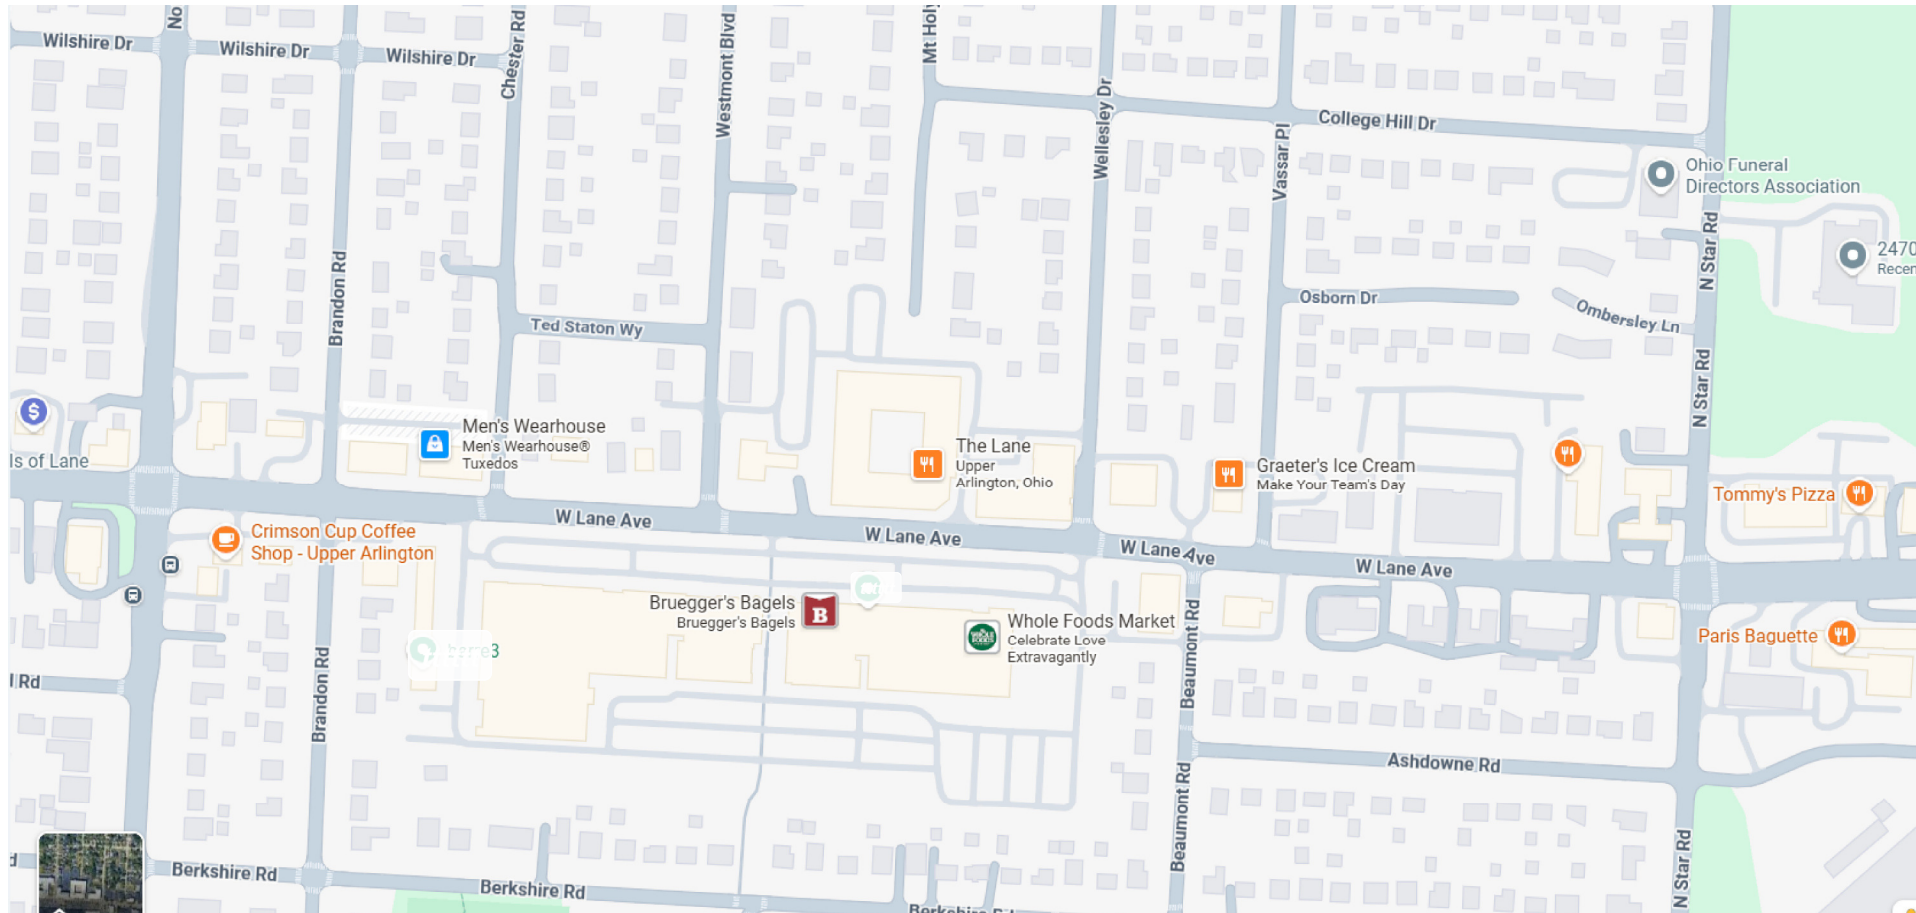

NO KINGS DAY March 28th Event Map

Public Parking Garage Entrances

Health Care and Information Stations

Marshall Locations

Shops on Lane Avenue parking area is private property and is not available for protester parking.